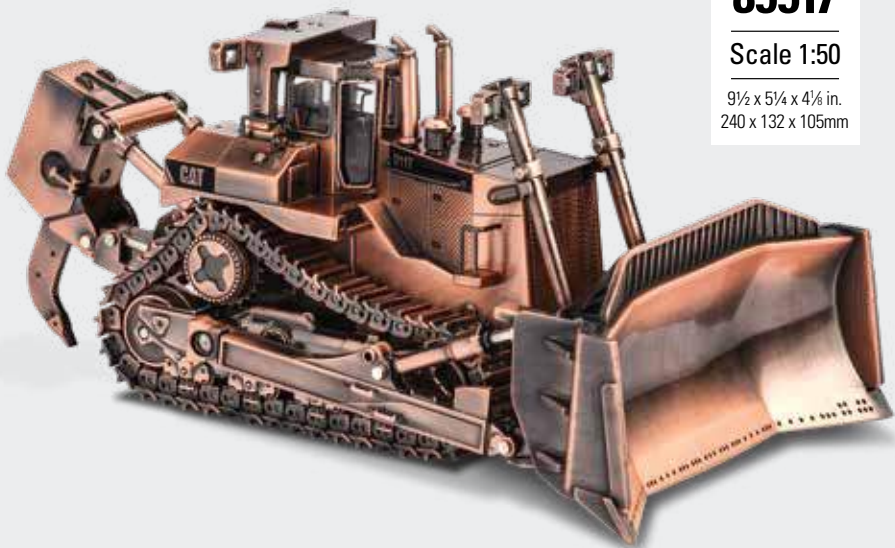

Cat D11T Track-Type Tractor

Copper Finish

ITEM NUMBER

85517

Scale 1:50

9½ x 5¼ x 4¼ in.
240 x 132 x 105mm