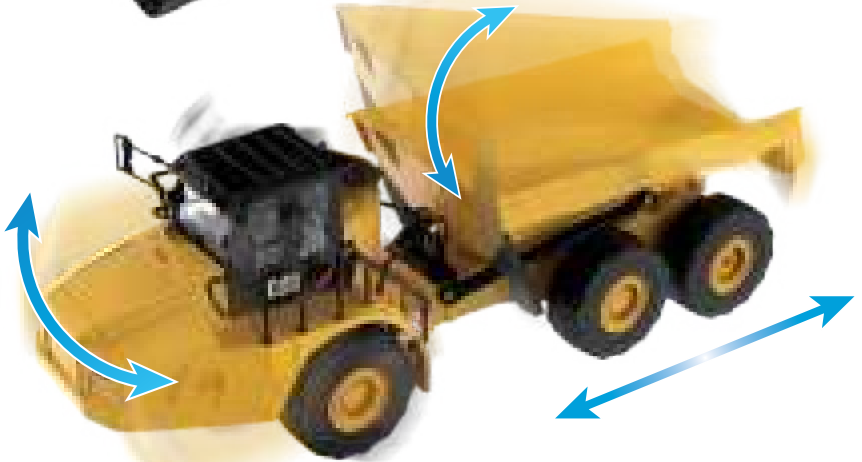

LONG
PLAY TIME

AUTHENTIC
SCALE
MODEL

RECHARGEABLE
BATTERY

950M Wheel Loader

ITEM 25003

Size: 15.5 x 5.25 x 6.5 in.
39.5 x 13.5 x 16.5 cm

Size: 17.25 x 5.25 x 6 in.
44 x 13.5 x 15 cm

745 Articulated Truck