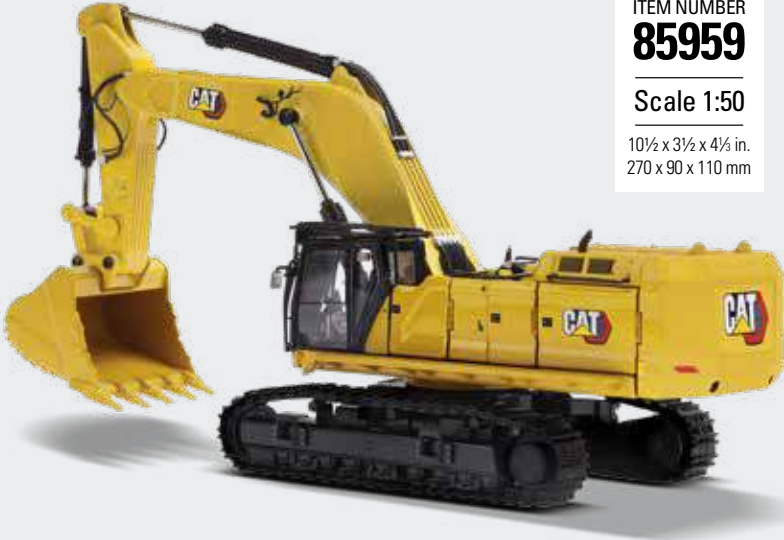

ITEM NUMBER

85758

Scale 1:50

Real Machine Shown

Cat® 785 Mining Truck

ITEM NUMBER

85773

Scale 1:50

Cat 336 Hydraulic Excavator

Next Generation Design

ITEM NUMBER

85586

Scale 1:50

8¼ x 2¼ x 4¾ in.
208 x 70 x 111 mm

Cat® 349F L XE Hydraulic Excavator

ITEM NUMBER

85943

Scale 1:50

9 7/8 x 2 7/8 x 3 1/8 in.
237 x 73 x 81 mm

Cat® 374D L Hydraulic Excavator

ITEM NUMBER

85274

Scale 1:50

10 x 3 3/4 x 4 1/4 in.
255 x 95 x 108 mm

Cat® 395 Next Generation Hydraulic Excavator Mass Excavator Version

ITEM NUMBER

85959

Scale 1:50

10½ x 3½ x 4½ in.
270 x 90 x 110 mm

Cat® 395 Next Generation Hydraulic Excavator General Purpose Version

ITEM NUMBER