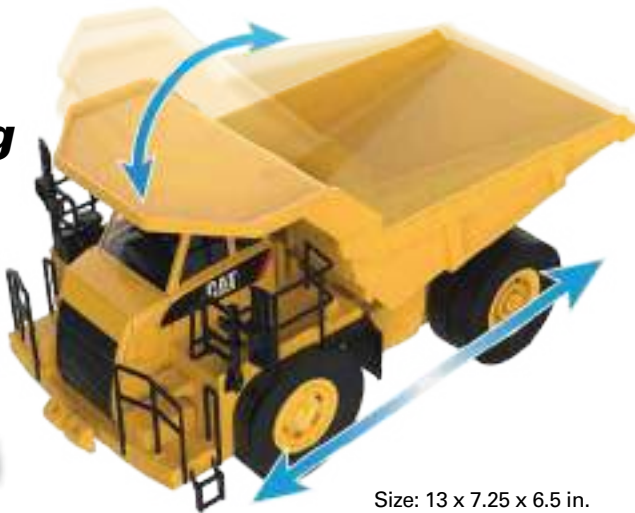

ITEM 25004

1:24 Scale

CONSTRUCTION RC

Size: 17 x 5.75 x 10 in.
43 x 14.5 x 25.5 cm

336 Hydraulic Excavator **ITEM 25005**

770 Mining Truck **ITEM 25006**

Size: 13 x 7.25 x 6.5 in.
33.5 x 18.5 x 16.5 cm

FULL FUNCTION
RADIO CONTROL