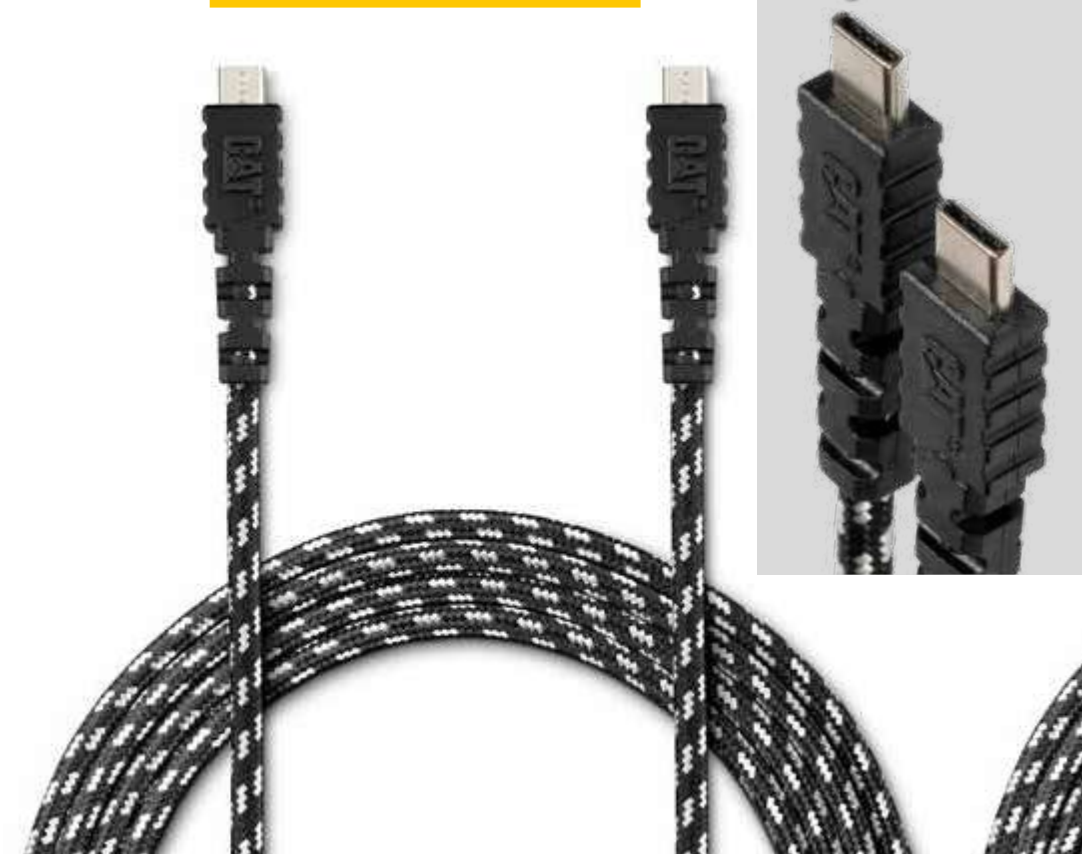

### CAT-2USBDC-PDG

Cat Dual USB DC Car Adapter 32W - 18 pcs Display

Power Input:	12 V
Power Output:	32 W
Ports:	2x USB

**Product features:**

- » Dual USB to DC vehicle adapter
- » 1 USB-C (20W) and 1 USB-A (2.4 Amp) 32W Max
- » Quickly charge 1 tablet + 1 phone or 2 phones
- » Yellow back-lit ports for fumble-free connections
- » Rugged TPE over mold
- » Adaptech™ intelligent chip prevents overcharging
- » Includes yellow silicone port caps
- » Sold in 18 pcs PDQs

### CAT-PC-C2CG

Cat USB-C to USB-C Charge/Sync Cable - 15 pcs Display

Cable Length: 6 ft / 1,80 m

**Product features:**

- » Reflective striping
- » Braided cable material
- » RF shielded for faster sync with less interference
- » Dual-ended advanced heavy duty strain relief

### CAT-PC-C2ALG

Cat Cert. Apple Lightning® to USB-C Charge/Sync Cable - 15 pcs Display

Cable Length: 6 ft / 1,80 m

**Product features:**

- » Reflective striping
- » Braided cable material
- » RF shielded for faster sync with less interference
- » Dual-ended advanced heavy duty strain relief