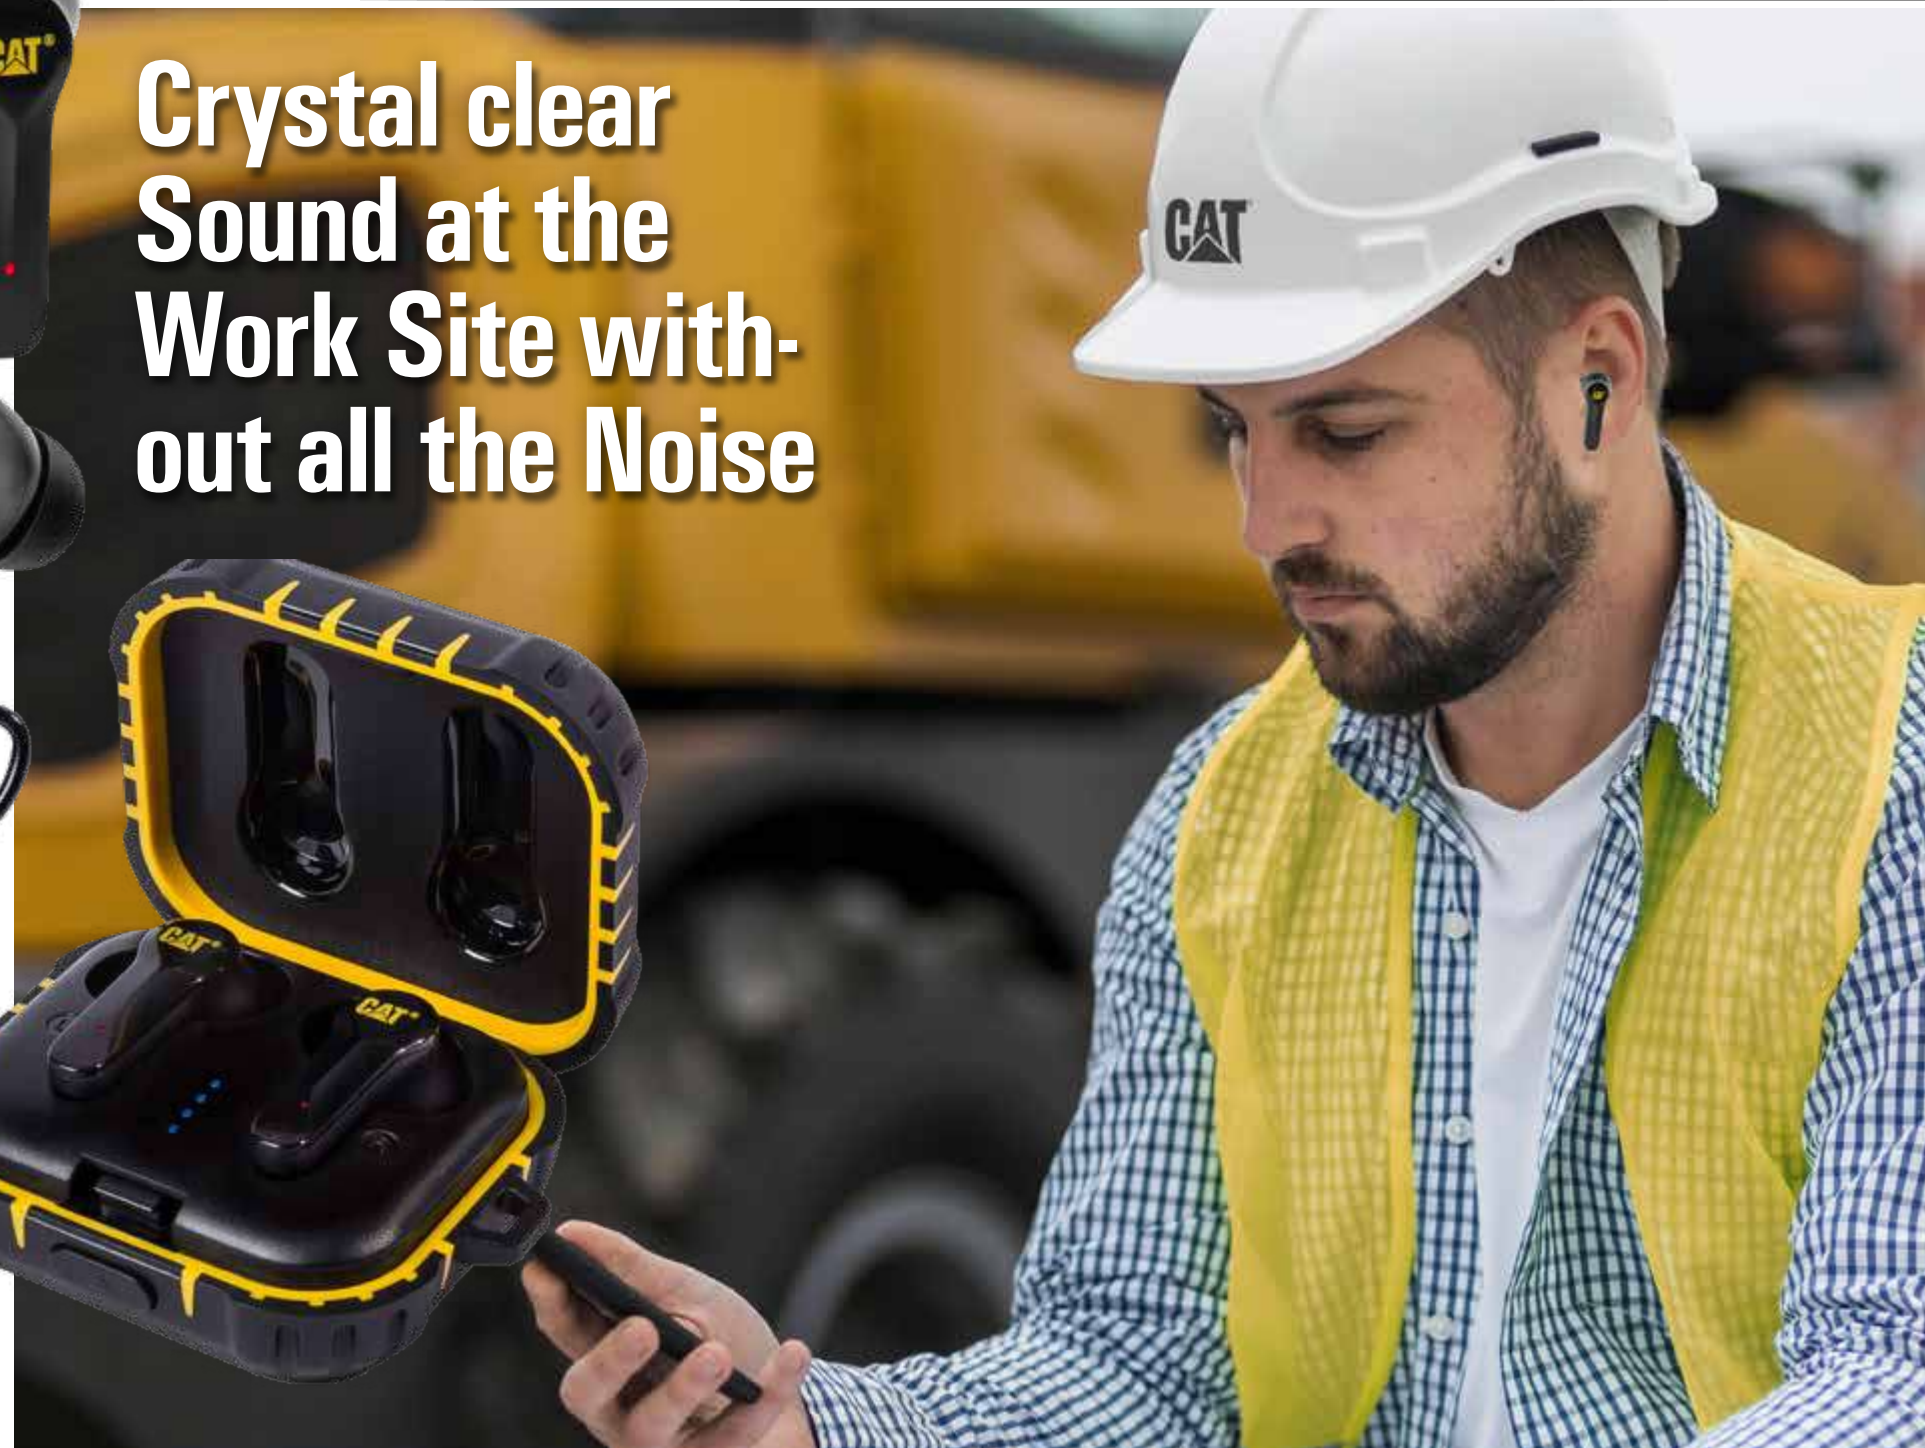

Crystal clear Sound at the Work Site without all the Noise