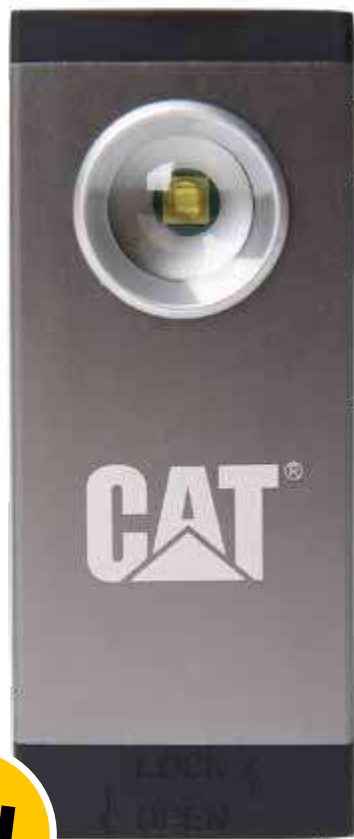

CT5110

Cat Micromax Pocket Spot, 250 lm

Lumens HIGH:	250 lm
Lumens LOW:	120 lm
Run Time HIGH:	Up to 2 hrs
Run Time LOW:	Up to 5,5 hrs
Beam Distance:	27 m
Impact Rating:	1 m
Dimensions:	43 x 102 x 30 mm
Weight:	98 g
Battery:	3 x AAA (included)
Material:	Aluminum
CRI:	70 - 80
Working Temp.:	-10 to +40 °C

- Product features:**
- » Compact design
 - » Durable Aluminum construction
 - » Pocket clip
 - » Magnetic base

EOL

CT5110
An evolution in lighting, the CT5110 Pocket Spot Light emits a brilliant circle of light from a rugged aluminum case. Small and sleek enough to sit unnoticed in a pocket all day, this light also boasts a versatile spring-loaded clip and a strong magnetic base for hands free convenience. Providing 250 lumens on high and 120 lumens on low, the CT5110 will run up to 5.5 hours on 3 AAA batteries (included), providing bright light wherever you need it, whenever you need it.

CT5115
An evolution in lighting, the CT5115 Rechargeable Pocket Spot Light emits a brilliant circle of light from a rugged aluminum case. Small and sleek enough to sit unnoticed in a pocket all day, this light also boasts a versatile spring-loaded clip and a strong magnetic base for hands free convenience. Providing 200 lumens on high and 100 lumens on low, the CT5115 will run up to 6 hours on a charge, providing bright light wherever you need it, whenever you need it. Includes micro-USB charge cord.