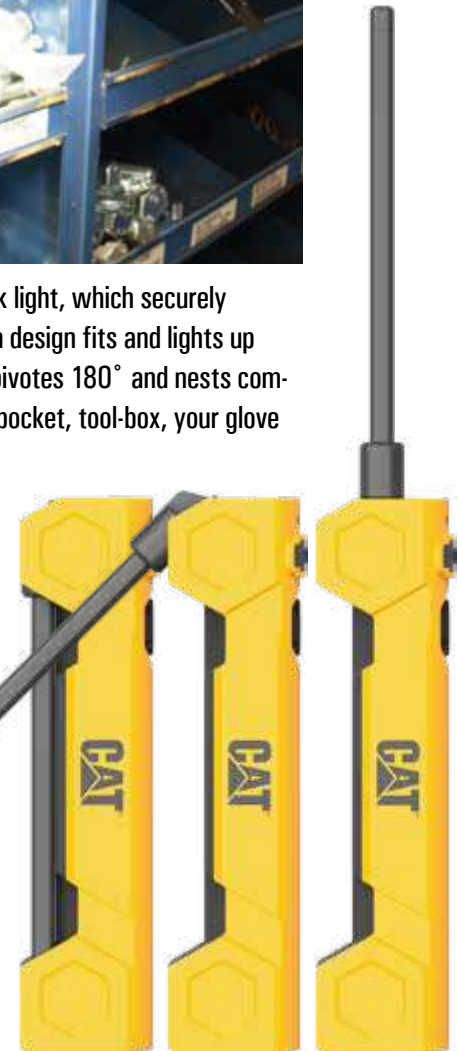

CT8025

Cat Slim Pivoting LED Work Light, Rechargeable, 400 lm

Lumens HIGH:	400 lm
Lumens LOW:	40 lm
Run Time:	HIGH Up to 4 hrs LOW Up to 9 hrs
Dimmable:	Yes
LED Type:	COB
Beam Distance:	Up to 18 m
Impact Rating:	1,0 m
Dimensions:	Open 263 x 33 x 30 mm Closed 140 x 33 x 30 mm
Weight:	138 g
Battery:	Li-Ion 18650 3.7 V / 2200 mAh
Power bank:	No
Charge Time:	3,5 hrs
Material:	ABS Plastic

1. **Product features:**
2. » Slim design and 180° pivoting Light Head for compact Storage
   - » Magnetic Base
   - » Folds away and is protected
   - » Dimmer Switch (ON, OFF, hold for dim)
   - » Charge/Battery Indicator Light
   - » IPX4 Water Resistant
   - » USB-C Charge Cord included

The CT8025 is a high powered LED work light, which securely magnetizes to ferrous surfaces. The Slim design fits and lights up difficult to reach spots. The Light Head pivotes 180° and nests compactly protected so it can be placed in a pocket, tool-box, your glove compartment etc.

This compact light delivers 400 Lumens. A dimmer switch allows to adjust the light down to 40 lumens based on needs and for increasing run time.

It comes with a USB rechargeable battery with up to a 9 hour runtime when dimmed to lowest setting and a 4-hour runtime when set on high.

The Charge indicator light provides a status on the battery level.

CT3615

Replaced CT3125EU

Cat Rechargeable Hand Held LED Work Light, 600 lm

Lumens HIGH:	600 lm
Lumens LOW:	300 lm
Run Time HIGH:	Up to 3 hrs
Run Time LOW:	Up to 6 hrs
Dimmable:	No
LED Type:	COB
Beam Distance:	22 m
Impact Rating:	1 m
Dimensions:	45 x 310 x 45 mm
Weight:	248 g
Battery:	Li-Ion 18650 3.7 V / 2200 mAh
Charge Time:	3,5 hrs
Material:	ABS Plastic

1. **Product features:**
2. » Rotating Hook
   - » Rear Magnet
   - » Battery Charge Indicator Lights
   - » USB Charge Cord Included

EOL

CT3615