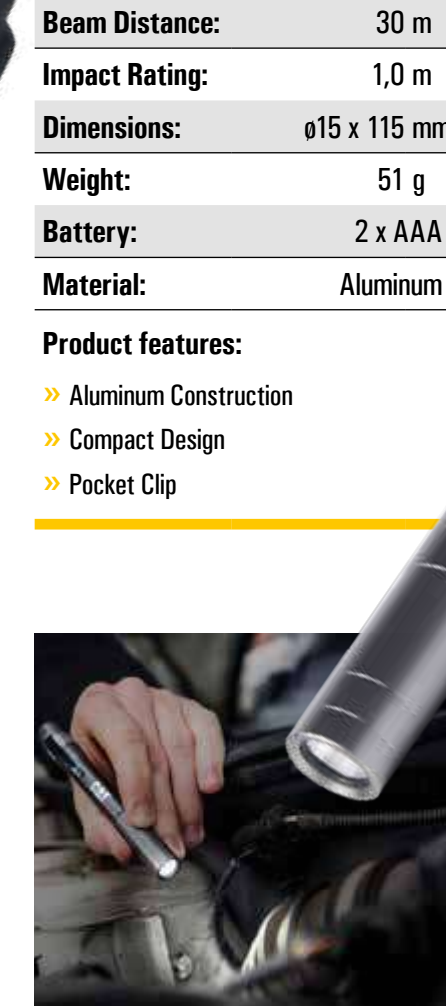

CT2210 Pocket Pen Light

The CT2210 Pocket Pen Light boasts a slim, compact design featuring a high-power LED which generates 100 lumens of light output.

Water and impact-resistant, the CT2210 is constructed from rugged aluminum with a weather-resistant, push-button switch that provides reliable performance in adverse conditions.