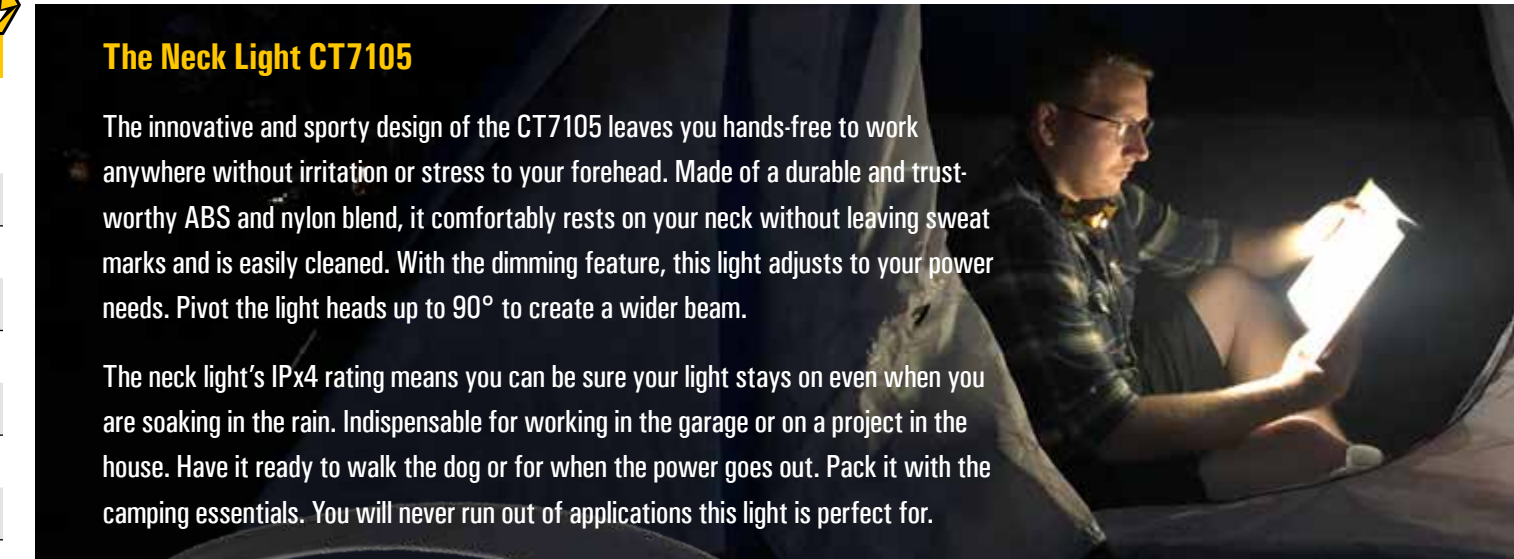

The Neck Light CT7105

The innovative and sporty design of the CT7105 leaves you hands-free to work anywhere without irritation or stress to your forehead. Made of a durable and trustworthy ABS and nylon blend, it comfortably rests on your neck without leaving sweat marks and is easily cleaned. With the dimming feature, this light adjusts to your power needs. Pivot the light heads up to 90° to create a wider beam.

The neck light's IPx4 rating means you can be sure your light stays on even when you are soaking in the rain. Indispensable for working in the garage or on a project in the house. Have it ready to walk the dog or for when the power goes out. Pack it with the camping essentials. You will never run out of applications this light is perfect for.