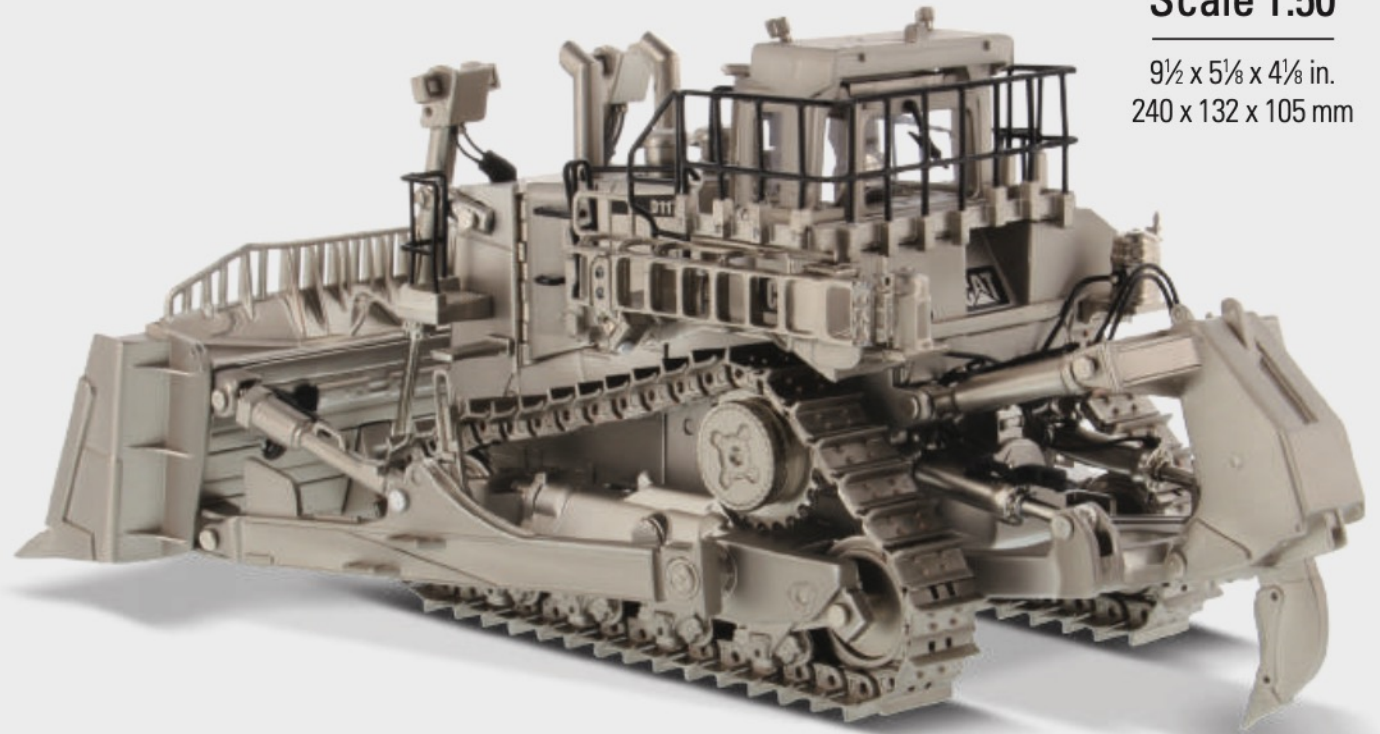

CAT Scale Model
CAT 994K Wheel Loader
Scale: 1:125
Item Number: 85672
Available Quantity: 4 Pcs

LET'S DO THE WORK.™

Cat® D11T Track-Type Tractor

Matte Silver Finish

ITEM NUMBER
85252

Scale 1:50

9½ x 5½ x 4⅞ in.
240 x 132 x 105 mm