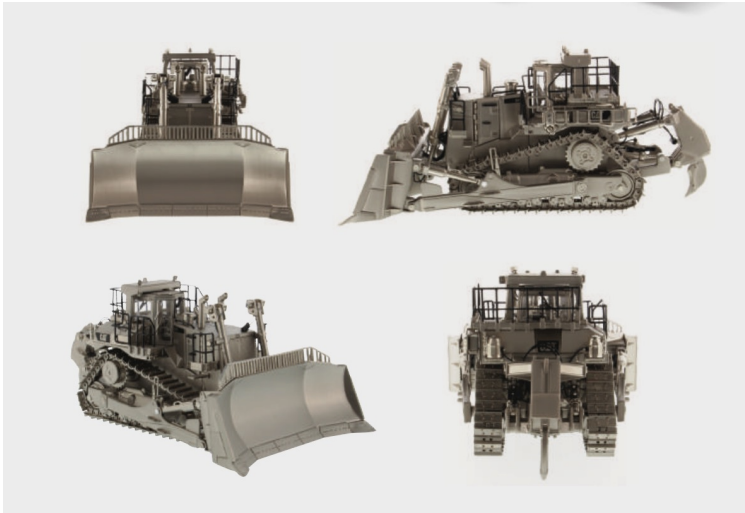

LET'S DO THE WORK.™