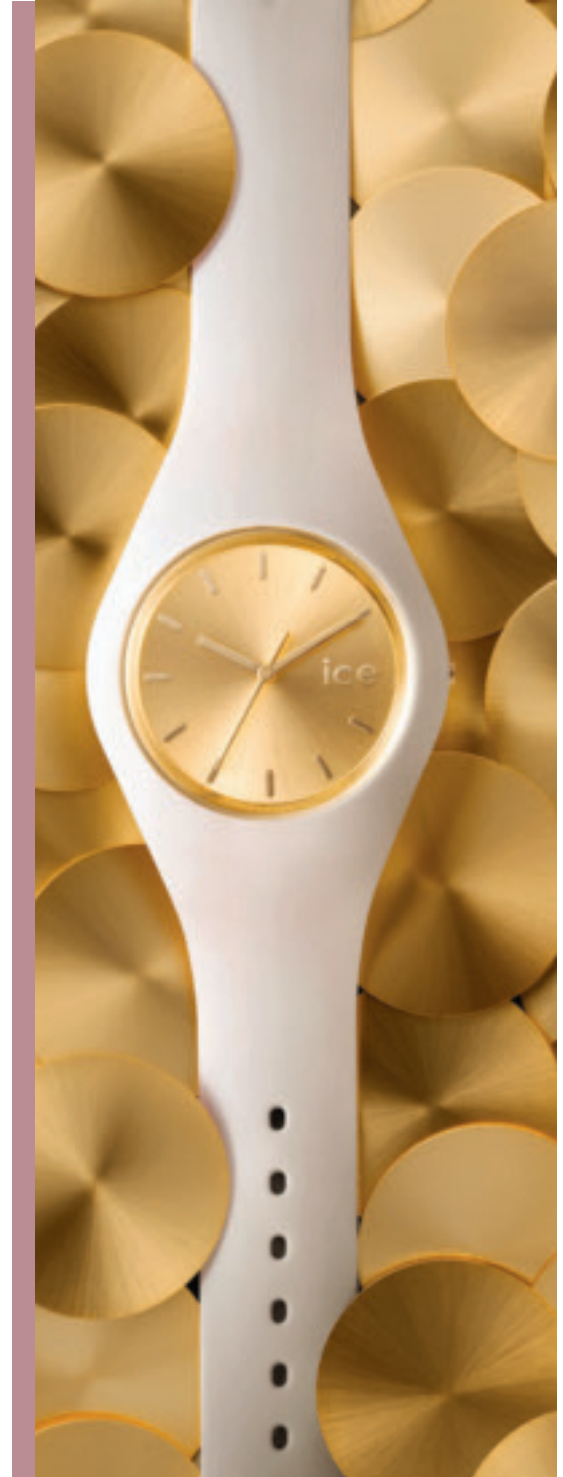

000978

 **ice**
watch

ICE glam

Who does not want to be the shining light of the party.
This model is available in the following sizes: small, unisex.

Leisure

151

ICE chic

Can you think of a more elegant watch than the ICE chic? Just take a closer look at the fashion-forward gold or iridescent pink dial. Whether in black or white, this sophisticated accessory sits discreetly on your wrist, during daytime or for a special night out. This model is available in the following sizes: small, unisex.

001393

001394

001397

001398

ICE glitter

Inject some glamour into your fall style with an ICE glitter on your wrist. This ultra-feminine, shimmering timepiece will brighten up everyone's day, while its glittering sequins will set the night ablaze. For women who dare to dazzle!
This model is available in the following sizes: small, unisex.

Ice watch

ICE duo

Two is better than one. Super-trendy watches that are all about colour contrasts: grey and yellow, dusty and coral, blue and pink, or black and orange... Which watch will suit you best? This model is available in the following sizes: small, unisex.